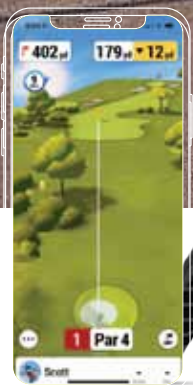

SERIES 3 - \$399

PLATINUM GOLF SUPPLIES | [PATRICK@PLATINUMGOLF.COM.AU](mailto:patrick@platinumgolf.com.au)

Small | Light | Fast | Accurate

DG1009
Laser Rangefinder

www.dggolf.store

BRING THE COURSE TO YOU

APPROACH® R10
PORTABLE LAUNCH MONITOR¹ AND GOLF SIMULATOR²
WITH 42,000 COURSES

GARMIN®

> NEW BUSHNELL GOLF ION EDGE GPS WATCH

BUSHNELL Golf, #1 in Electronic Measuring Devices, unveiled the new ION EDGE. The ION EDGE has been designed to meet the ever-changing needs of golfers wanting wearable EMD's.

The ION EDGE features a new design with a touch-screen display and the Bushnell Golf app for automatic updates to the more than 38,000 preloaded courses worldwide.

The ION EDGE is one of the industries easiest to use golf GPS watches with instant yardage measurements.

The ION EDGE offers the golfer long battery life (15+ hours), and even more benefits such as a NEW touch-screen display, GreenView with moveable pin placement, Dynamic Green Mapping (front and back distances are shown based on golfer's line of play), shot distance calculator, and the ability to get up to six hazard distances per hole.